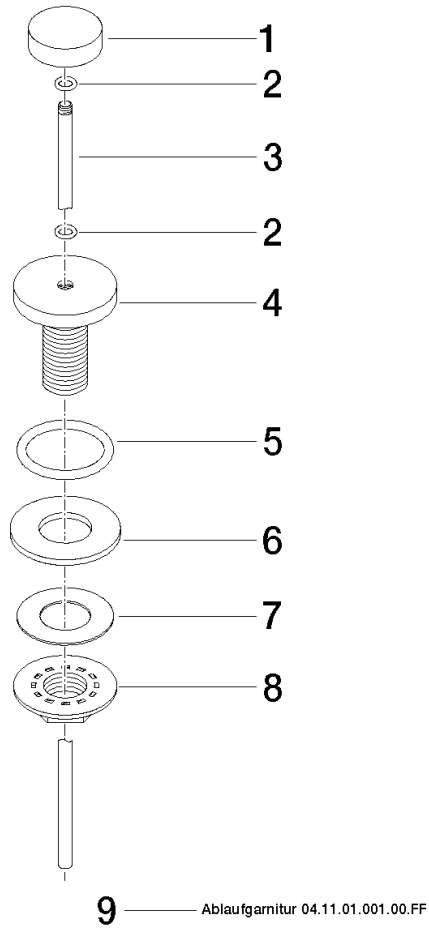

**Basin Waste with knob for deck mounting 1 1/4" - Matte Black**

IMO

10 200 970

Fits: IMO, LULU, MADISON, MEM, TARA,  
CL.1, LISSÉ, VAIA, META, CYO

	Matte Black	10 200 970-33
	Chrome	10 200 970-00
	Brushed Platinum	10 200 970-06
	Platinum	10 200 970-08
	Durabronze (23kt Gold)	10 200 970-09
	Dark Chrome	10 200 970-19
	Light Gold	10 200 970-26
	Brushed Light Gold	10 200 970-27
	Brushed Durabronze (23kt Gold)	10 200 970-28
	Brushed Bronze	10 200 970-42
	Brushed Champagne (22kt Gold)	10 200 970-46
	Champagne (22kt Gold)	10 200 970-47
	Brushed Chrome	10 200 970-93
	Brushed Dark Platinum	10 200 970-99

## Basin Waste with knob for deck mounting 1 1/4" - Matte Black

---

IMO

10 200 970

Only suitable for basins with an overflow.

10 200 970

10 200 970

Parts for other finishes can be found here: [Chrome](#)

Spare parts list

No.	Item Number	Name	Quantity used	Delivery time
1	09 21 33 001-33	handle	1	30
2	09 14 10 007 90	seal	2	2
3	09 31 09 004-33	pull-rod	1	30
4	09 18 40 022-33	sleeve	1	30
5	09 14 10 095 90	seal	1	2
6	09 14 05 012 90	seal	1	2
7	09 14 40 001 90	seal	1	60
8	09 23 10 010 90	nut	1	2
9	90 11 01 001 00-33	pop-up waste	1	30